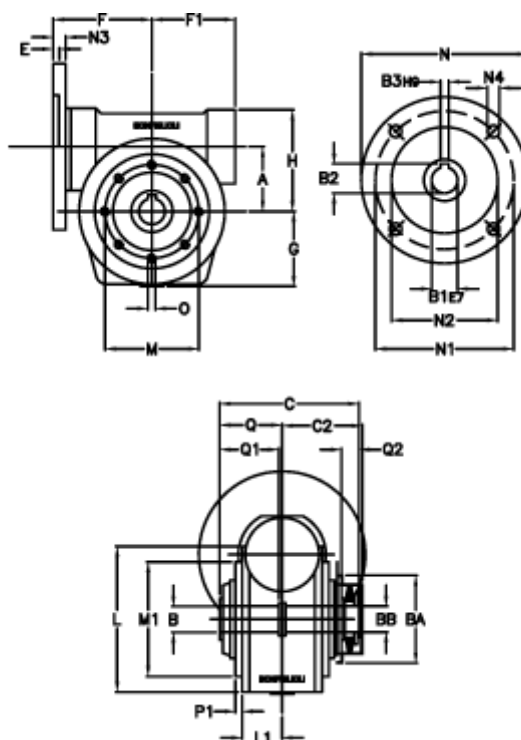

Article number: 390204407072216

Description: Worm Gear with Torque Limiter
VF 44-L1-P-70-P63B5

Measures

| | | | |
|------------|------------------------------|-----------|----------|
| a = 44.60 | C2 = 48 | L1 = 35.0 | O = M6x8 |
| B = 18 | Description = VF 44P-xx-63B5 | m = 65 | P1 = 2.0 |
| B1 E7 = 11 | E = 2.0 | M1 = 50 | Q = 32.0 |
| B2 = 12.8 | F = 65 | N = 140 | Q1 = 32 |
| B3 H9 = 4 | F1 = 54 | N1 = 115 | Q2 = 12 |
| BA = 40 | g = 51 | N2 = 95 | |
| BB H7 = 11 | H = 71.0 | N3 = 10.5 | |
| C = 79 | L = 80.0 | N4 = 9,5 | |